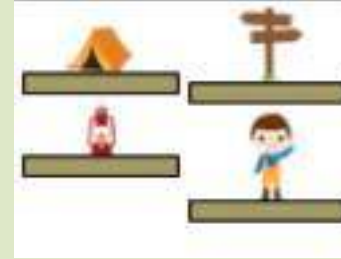

Adventure Camping Play Sets

3D Play Set-

Print Pages 2-5.

Cut out and use tape to create 3D play set.

Magnetic Play Set-

Print Pages 2, 6-7.

Paste page 2 onto magnetic surface.

Paste pages 6-7 onto magnetic paper.